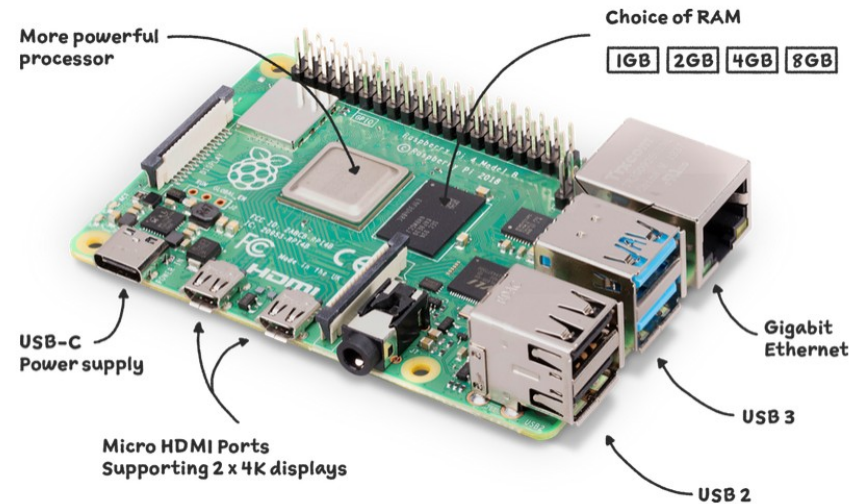

VD HEMS Hans - Home-Assistant

EASY

<https://www.home-assistant.io/installation/raspberrypi>

DIY with Raspberry Pi

Raspberry Pi, a mini low-cost computer, is one of the most popular platforms for running Home Assistant. If you want to learn how to DIY, this is a good way to start and gain experience.

INSTALL HOME ASSISTANT ON RASPBERRY PI

A low-cost DIY solution to get started with Home Assistant

SKILLS REQUIRED

- Assembling a Raspberry Pi setup
- Flashing a Raspberry Pi

TOOLS REQUIRED

- Raspberry Pi 4 or 5 with power supply
- MicroSD card
- Ethernet connection

[Get Raspberry Pi >](#)

[View tutorial >](#)

VD HEMS Hans - Home-Assistant

Home-Assistant

- HEMS variatie
 - Draait op mini computer, zoals RaspberryPi. @Hans Sinds 2024
- Spullen :
 - RaspberryPi
 - Behuizing
 - SD kaart (harddisk)
 - Voeding (Foon lader USB C)
 - P1 kabel (x slimme meter)
 - Plus de rest ... naar believen

VD HEMS Hans - Home-Assistant

Home-Assistant Installatie

- Zie
 - <https://www.home-assistant.io>
 - <https://www.home-assistant.io/installation/raspberrypi>

VD HEMS Hans - Home_Assistant

Veldhoven Duurzaam