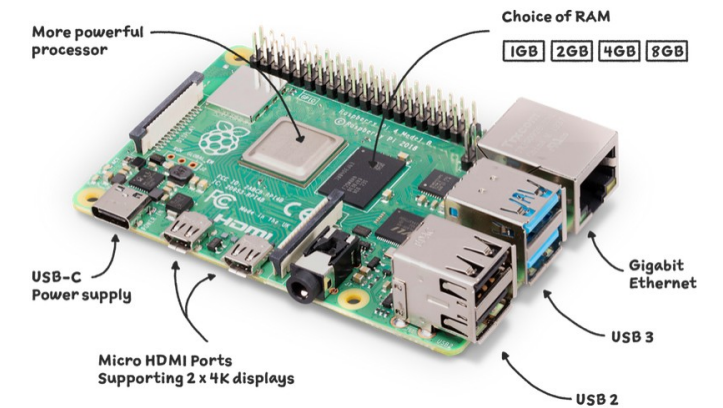

VD HEMS Hans - Home-Assistant

EASY

<https://www.home-assistant.io/installation/raspberrypi>

DIY with Raspberry Pi

Raspberry Pi, a mini low-cost computer, is one of the most popular platforms for running Home Assistant. If you want to learn how to DIY, this is a good way to start and gain experience.

INSTALL HOME ASSISTANT ON RASPBERRY PI

A low-cost DIY solution to get started with Home Assistant

SKILLS REQUIRED

- Assembling a Raspberry Pi setup
- Flashing a Raspberry Pi

TOOLS REQUIRED

- Raspberry Pi 4 or 5 with power supply
- MicroSD card
- Ethernet connection

[Get Raspberry Pi >](#)

[View tutorial >](#)

VD HEMS Hans - Home-Assistant

Home-Assistant

- HEMS variatie
 - Draait op mini computer, zoals RaspberryPi. @Hans Sinds 2024
- Spullen :
 - RaspberryPi
 - Behuizing
 - SD kaart (harddisk)
 - Voeding (Foon lader USB C)
 - P1 kabel (x slimme meter)
 - Plus de rest ... naar believen

VD HEMS Hans - Home-Assistant

Home-Assistant Installatie

- Zie
 - <https://www.home-assistant.io>
 - <https://www.home-assistant.io/installation/raspberrypi>

VD HEMS Hans - Home_Assistant

Veldhoven Duurzaam